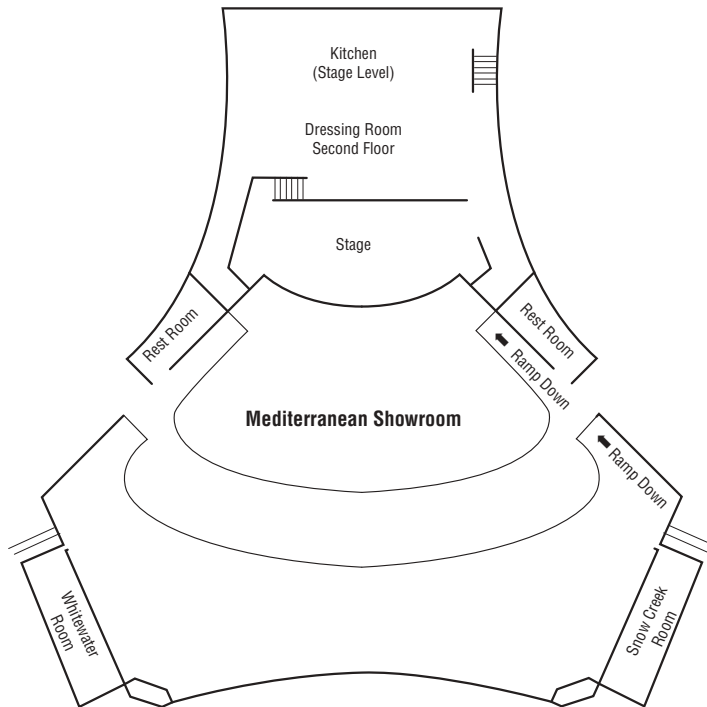

# Palm Springs Riviera Resort & Racquet Club

1600 North Indian Canyon Drive  
 Palm Springs, California 92262-4602  
 Phone: (760) 327-8311; 800-727-8311; Fax: (760) 327-4323  
 www.psriviera.com

Name of Room	Square Feet	Theater	Classroom	Rounds
<b>Mesquite Room</b>	5,000	550	360	350
Salon A	1,675	150	100	100
Salon B	1,650	150	100	100
Salon C	837	80	40	50
Salon D	837	80	35	50
<b>Oleander Room</b>	4,000	360	225	280
Suite 1	1,342	100	70	90
Suite 2	1,317	100	70	90
Suite 3	1,342	100	70	90
<b>Pre-function Area</b>	3,500			

Name of Room	Mediterranean Showroom	Whitewater Room	Snow Creek Room
<b>Dimensions (LxWxH in feet)</b>	111 x 63 x 14	20 x 40 x 8'4"	20 x 40 x 8'4"
<b>Square Feet</b>	5,500	800	800
<b>Capacity</b>			
Theater	600	100	100
Classroom	280	48	48
Reception	700	100	100
Rounds	370	80	80

TOTAL NUMBER OF GUEST ROOMS: 476