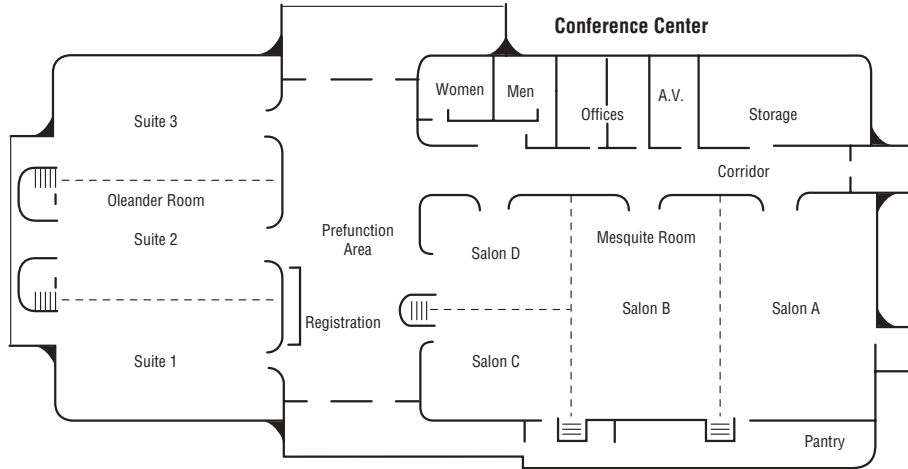

# Palm Springs Riviera Resort & Racquet Club

1600 North Indian Canyon Drive  
 Palm Springs, California 92262-4602  
 Phone: (760) 327-8311; 800-727-8311; Fax: (760) 327-4323  
 www.psriviera.com

Name of Room	Square Feet	Theater	Classroom	Rounds
<b>Mesquite Room</b>	5,000	550	360	350
Salon A	1,675	150	100	100
Salon B	1,650	150	100	100
Salon C	837	80	40	50
Salon D	837	80	35	50
<b>Oleander Room</b>	4,000	360	225	280
Suite 1	1,342	100	70	90
Suite 2	1,317	100	70	90
Suite 3	1,342	100	70	90
<b>Pre-function Area</b>	3,500			

Name of Room	Mediterranean Showroom	Whitewater Room	Snow Creek Room
<b>Dimensions (LxWxH in feet)</b>	111 x 63 x 14	20 x 40 x 8'4"	20 x 40 x 8'4"
<b>Square Feet</b>	5,500	800	800
<b>Capacity</b>			
Theater	600	100	100
Classroom	280	48	48
Reception	700	100	100
Rounds	370	80	80

TOTAL NUMBER OF GUEST ROOMS: 476