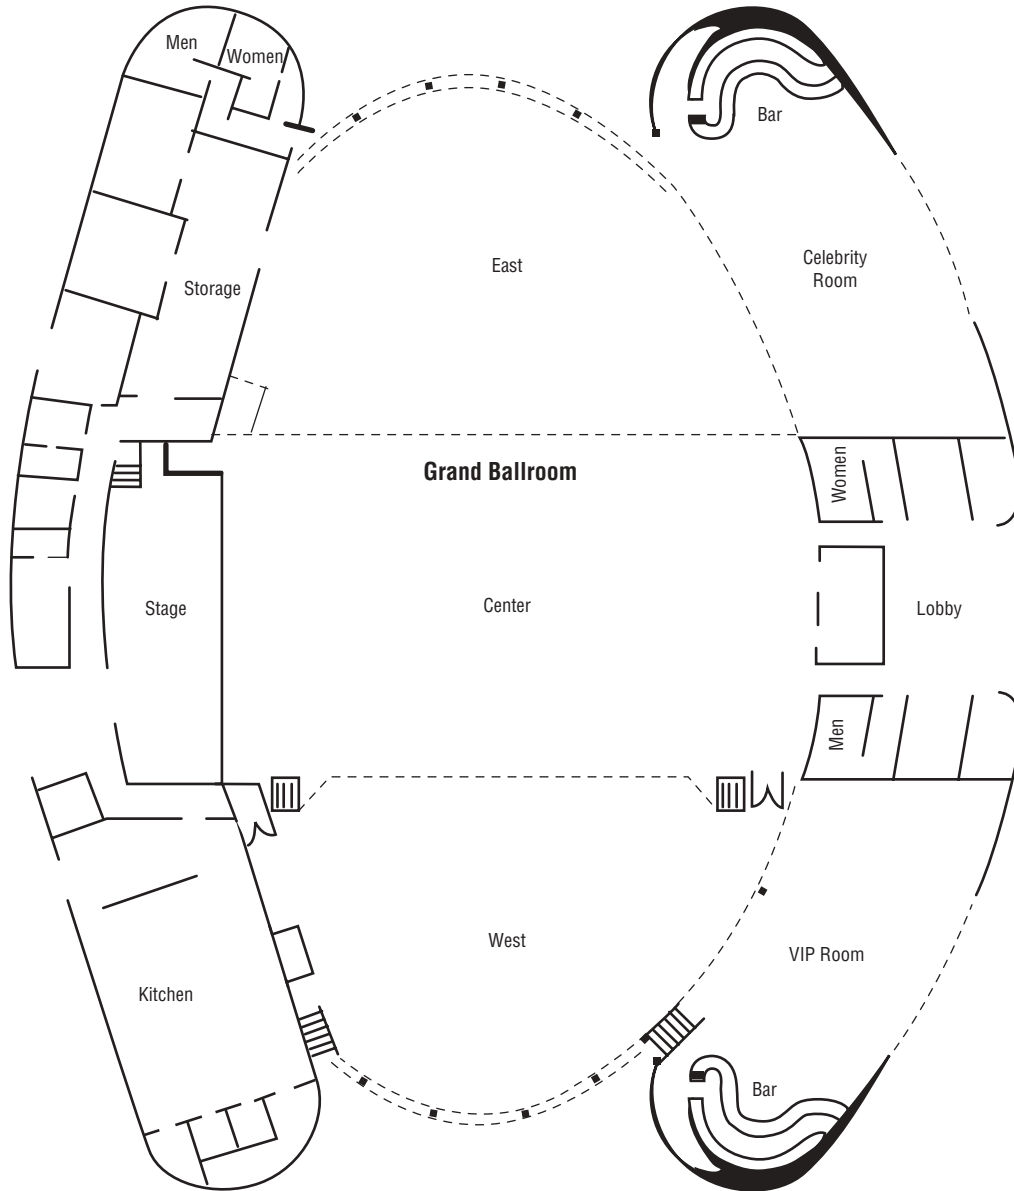

Palm Springs Riviera Resort & Racquet Club

Name of Room	Grand Ballroom	Celebrity Room	VIP Room
Dimensions (LxWxH in feet)	90x168x17	65x35x10	65x35x10
Square Feet	19,670	2,275	2,275
Capacity			
Theater	1,800	130	130
Classroom	900	80	80
Reception	3,500	175	175
Rounds	1,250	100	100