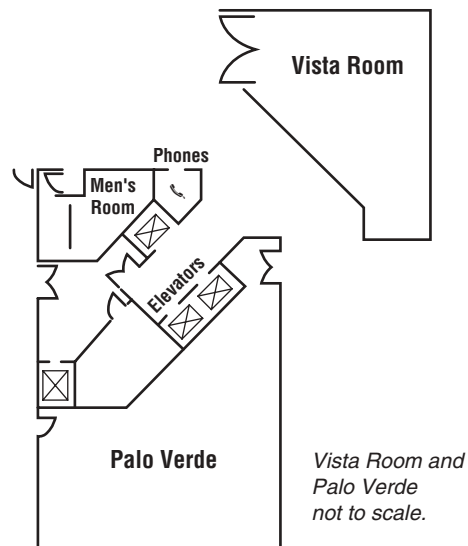

Name of Room	Mesquite Ballroom	Oleander Ballroom	Canyon Suites	Vista Room
Dimensions (LxWxH in feet)	100x74x18	99x46x16	61x35x10	38x40x10
Square Feet	7,400	4,554	2,135	1,520
Floor Number	1	1	1	1
Floor Cover	Carpet	Carpet	Carpet	Carpet
Portable Walls	Yes	Yes	Yes	—
Divisible Into				
No. of Rooms	5	3	4	—
Banquet Capacity	600	380	160	90