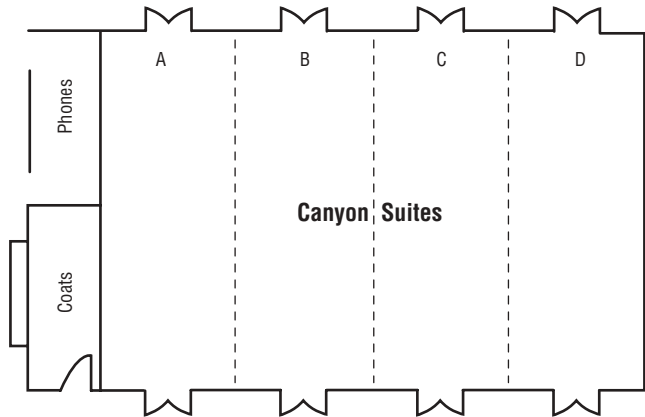

Name of Room	Mesquite Ballroom	Oleander Ballroom	Canyon Suites	Vista Room
Dimensions (LxWxH in feet)	100x74x18	99x46x16	61x35x10	38x40x10
Square Feet	7,400	4,554	2,135	1,520
Floor Number	1	1	1	1
Floor Cover	Carpet	Carpet	Carpet	Carpet
Portable Walls	Yes	Yes	Yes	—
Divisible Into				
No. of Rooms	5	3	4	—
Banquet Capacity	600	380	160	90

TOTAL NUMBER OF GUEST ROOMS: 272