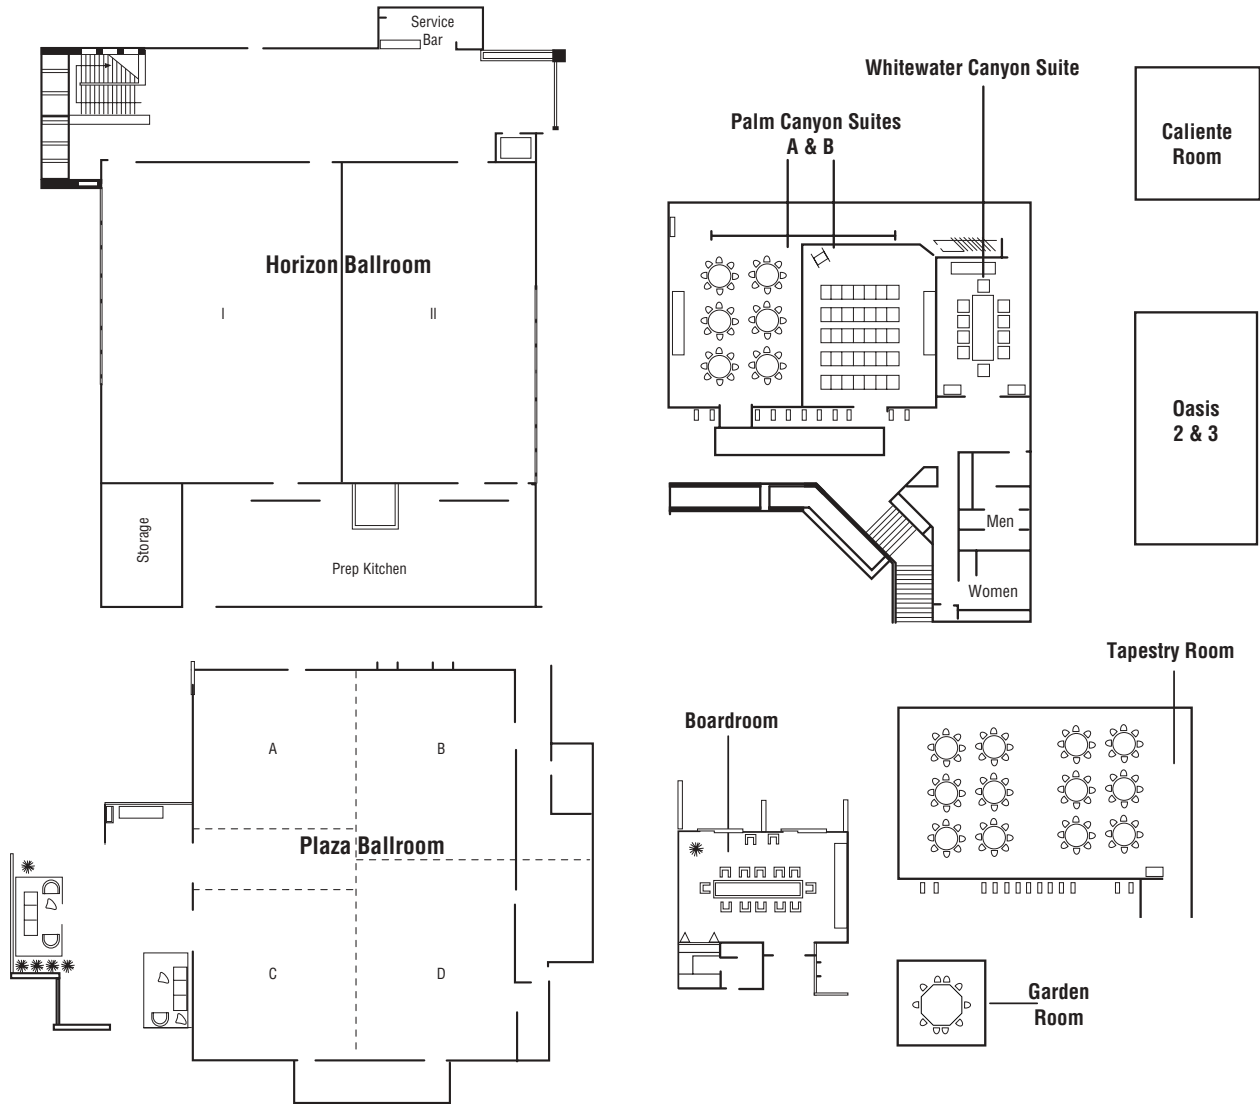

Name of Room	Horizon Ballroom	Plaza Ballroom	Palm Canyon Suites A&B	Palm Canyon Suites A&B	Pool Deck	Oasis 2&3	Tapestry Room	Garden Room	Caliente Room
Dimensions (LxWxH in feet)			(Comb.)	(Each)		(Each)			
	63x86x16	76x63x10	31x48x8	31x24x8	—	20x40x8	30x50x12	15x15	18x20
Square Feet	5,418	4,788	1,488	744	—	800	1,500	100	360
Floor Number	2	Ground	2	2	—	2&3	2	1	2
Floor Cover	Carpet	Carpet	Carpet	Carpet	—	Carpet	Carpet	Carpet	Carpet
Portable Walls	Yes	Yes	Yes	Yes	—	No	Yes	No	No
Capacity									
Theater	540	420	98	49	—	50	90	10	35
Schoolroom	330	190	72	36	—	30	65	—	20
U-Shape	—	—	40	20	—	40	40	—	20
Reception	768	560	125	49	1,500	90	125	—	—
Banquet	360	240	100	49	1,000	70	100	—	—

Two luxurious boardrooms are also available.

TOTAL NUMBER OF GUEST ROOMS: 260