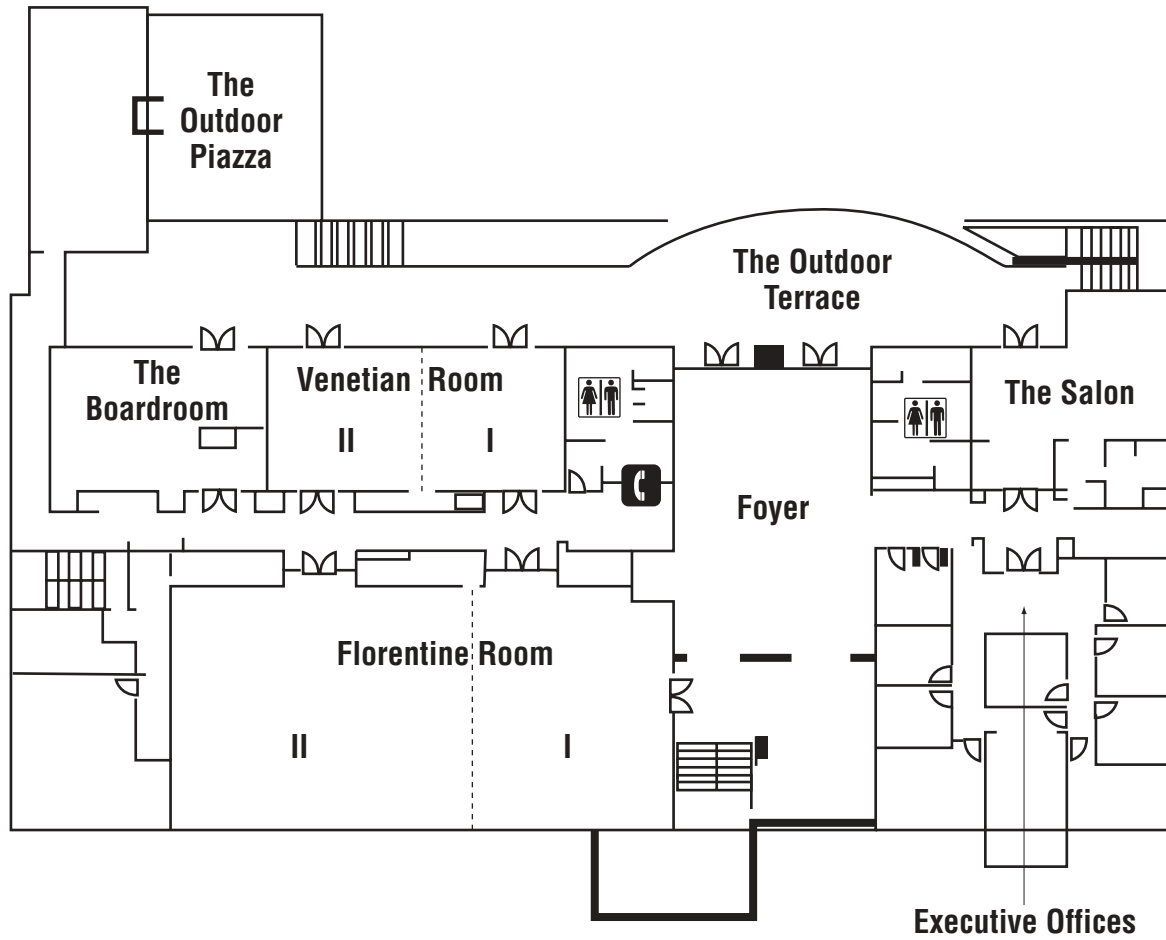

Miramonte Resort

Name of Room	Venetian I	Venetian II	Venetian Combined	Florentine I	Florentine II	Florentine Combined
Dimensions (LxWxH in feet)	22x22	24x22	46x22	31x37	48x37	79x37
Square Feet	484	528	1,012	1,147	1,776	2,923
Capacity						
Hollow Square	—	—	30	30	45	75
Theater	50	55	110	110	220	340
Classroom	20	20	48	50	90	150
Banquet	25	25	60	70	100	180
Pre-function	1,132 Square Feet					

Six Classic Boardrooms:	•Salon •Boardroom •Puccini •Verdi •Vivaldi •Rossini
Square Feet:	650
Capacity:	Each Seats 14 people (Conference Style)