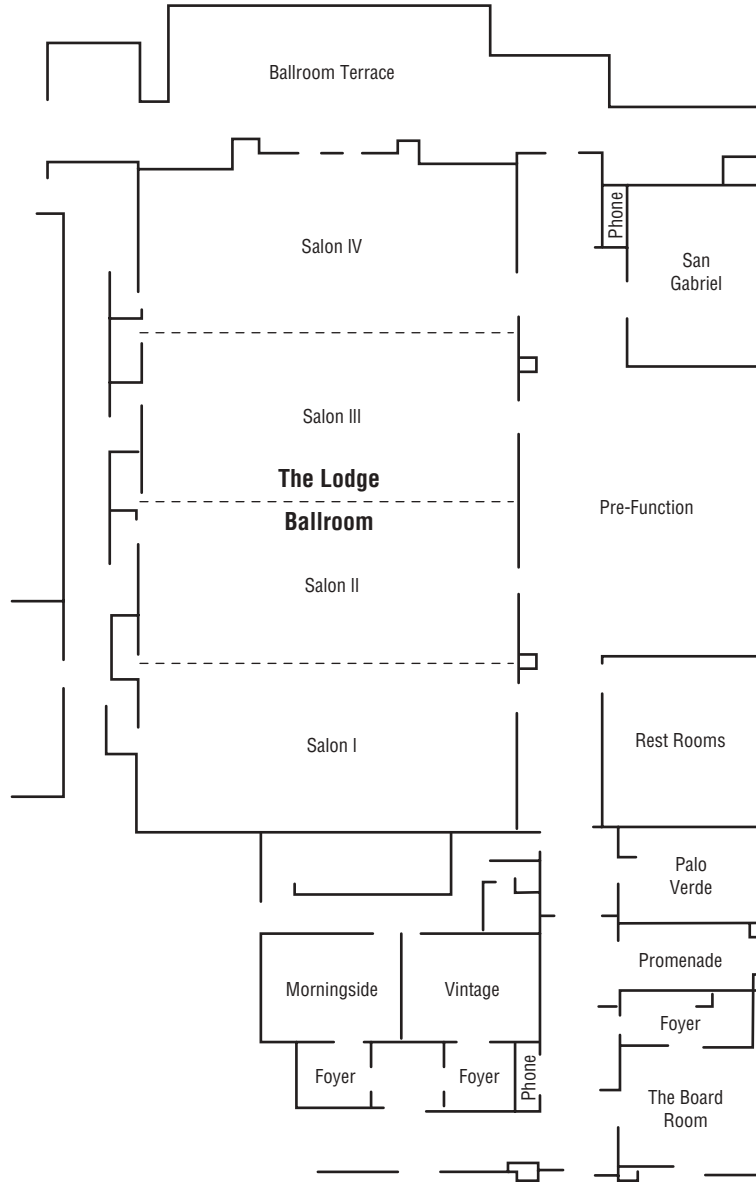

The Lodge at Rancho Mirage

68-900 Frank Sinatra Drive
 Rancho Mirage, California 92270
 Phone: (760) 321-8282; 888-854-ROCK; Fax: (760) 321-6928
 www.rockresorts.com or www.palmspringsusa.com

Name of Room	The Lodge Ballroom	San Gabriel	Palo Verde	Morningside and Vintage	The Board Room
Dimensions (LxWxH in feet)	70x120x14	50x25x11	17x25x11	20x25x11	21x27x11
Square Feet	8,400	1,250	425	500	567
Capacity					
Dinner	600	50	30	30	30
Reception	1,000	75	50	50	50
Classroom	400	50	30	26	30
Conference	280	40	26	26	20

TOTAL NUMBER OF GUEST ROOMS: 240