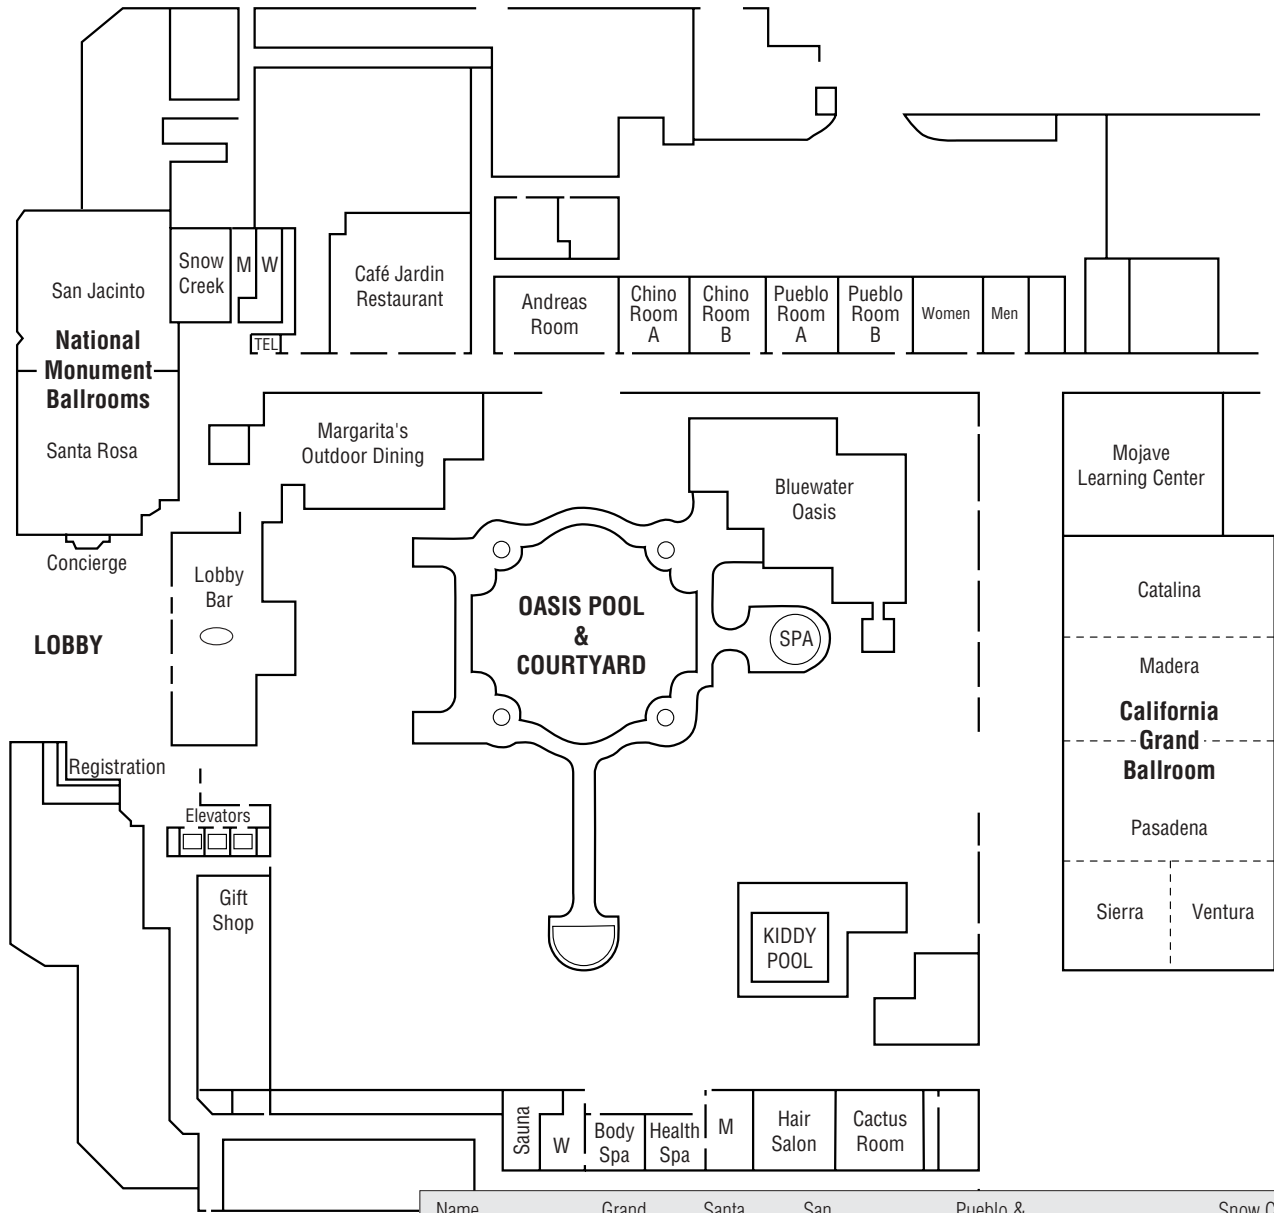

Name of Room	Grand Ballroom	Santa Rosa	San Jacinto	Mojave	Pueblo & Chino Each	Andreas	Cactus	Snow Creek Boardroom
Dimensions (LxWxH in feet)	162x78x16	55x64x11	48x48x11	58x54	54x28	44x28	22x24	28x30
Square Feet	12,571	3,520	2,304	3,132	1,512	1,232	528	840
Floor Number	1	1	1	1	1	1	1	—
Portable Walls	Yes	Yes	Yes	No	Yes	No	No	—
Capacity								
Theater	1,400	300	200	—	130 Each	95	40	—
Classroom	800	200	150	160	70 Each	65	20	—
Reception	1,600	500	325	—	110 Each	90	40	—
Banquet	1,050	250	165	—	100 Each	90	30	—

TOTAL NUMBER OF GUEST ROOMS: 410